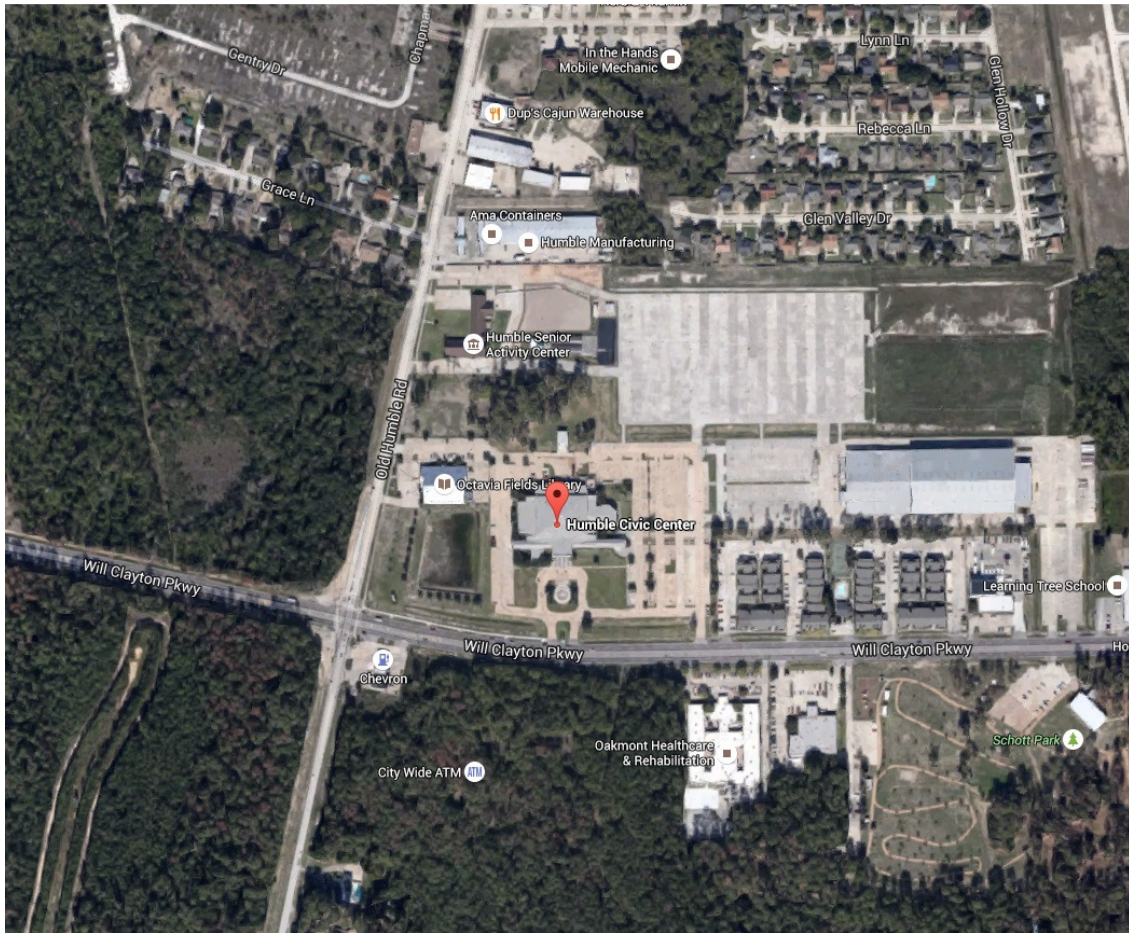

Tickets for the show are \$8 for adults. Children 10 and under (accompanied by an adult) are FREE!

Parking is FREE!

2015 Grand Door Prize
Mexican Thunderegg with a light colored amethyst center.
7.5" in diameter and 3.25" deep.
Donated by Nature's Treasures, valued at \$200